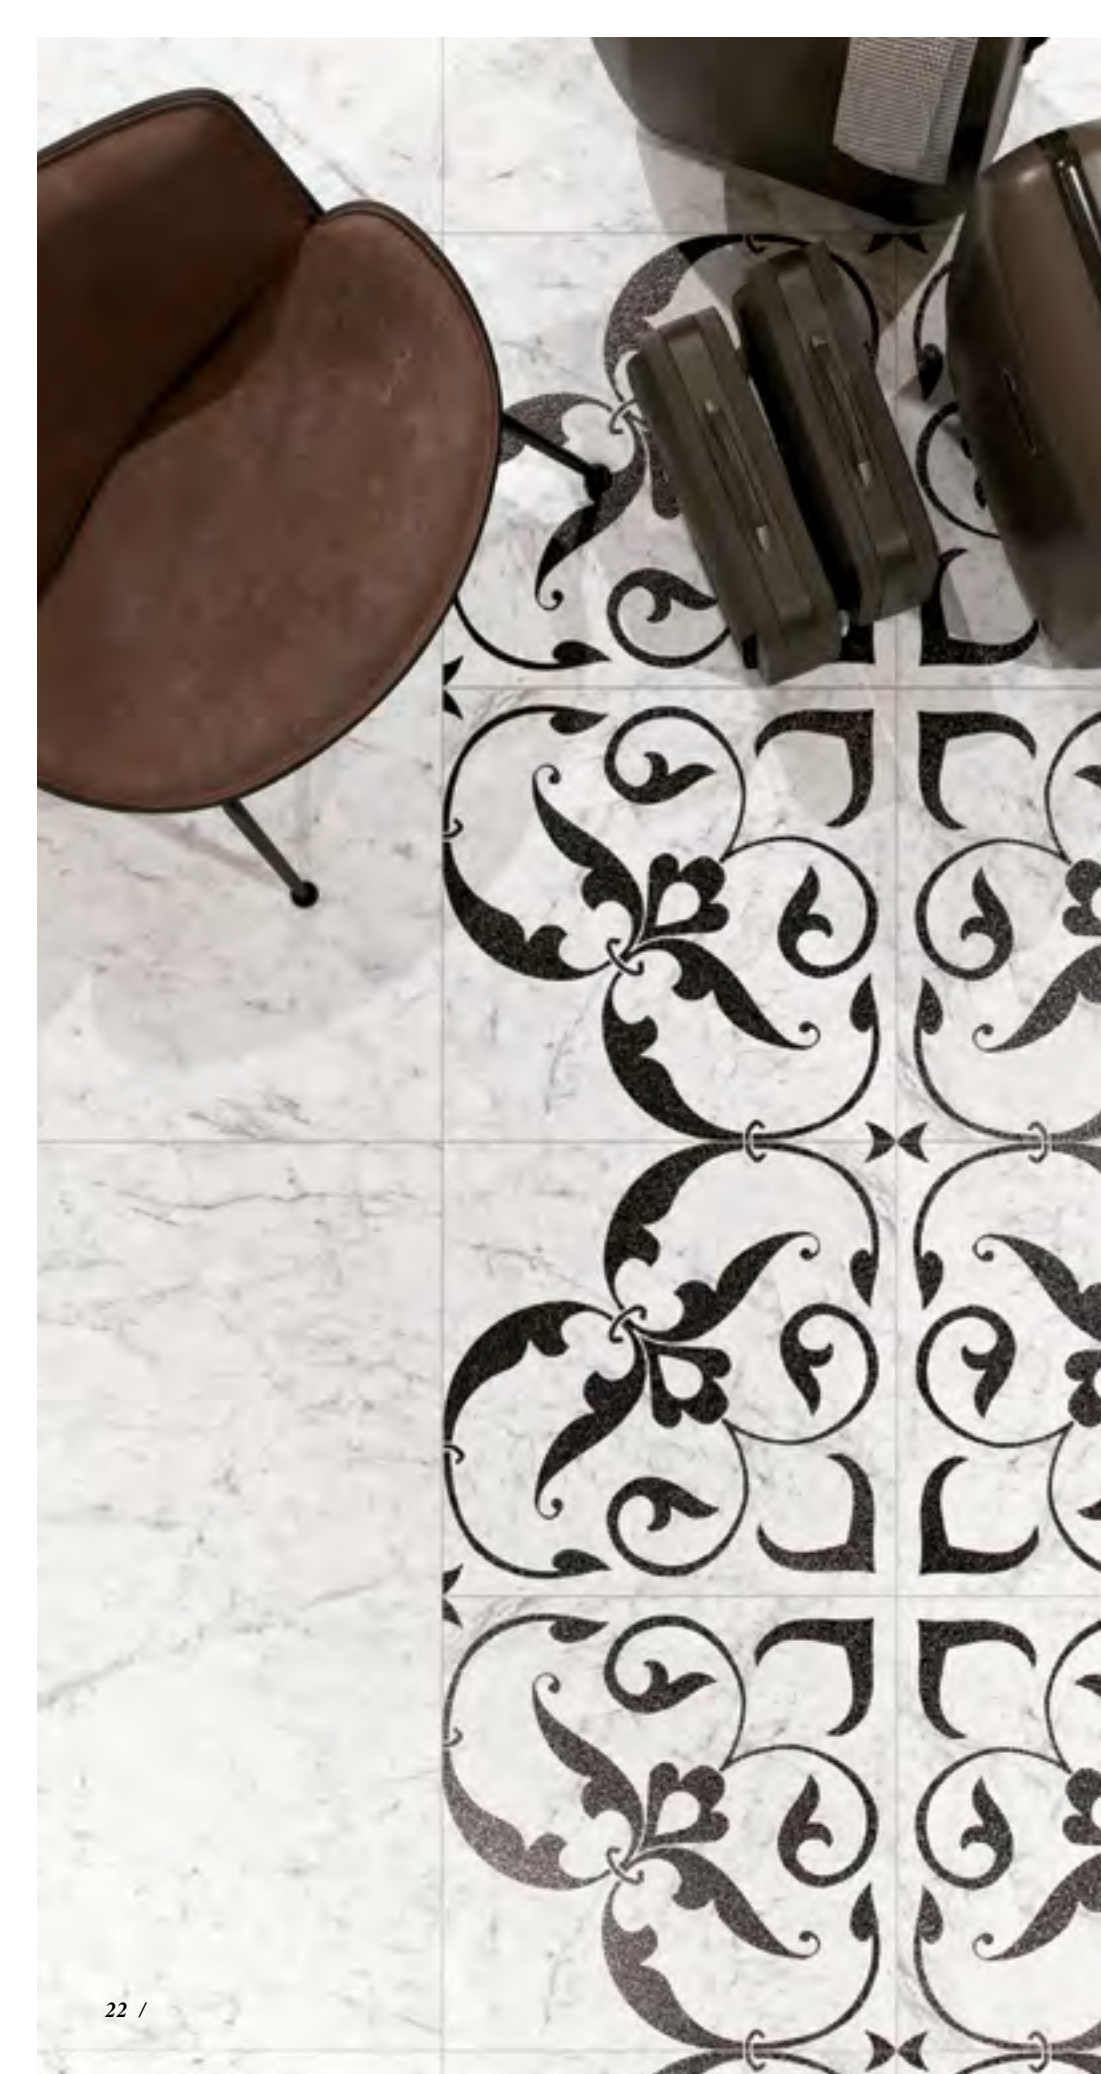

Vita Polished Rect. 30x60 cm.
Vita Polished Rect. 120x120 cm.
Rosetón Dolce Polished 60x60 cm.
Lienzo Black Lapatto Rect. 30x60 cm.
Lienzo Black Lapatto Rect. 80x80 cm.